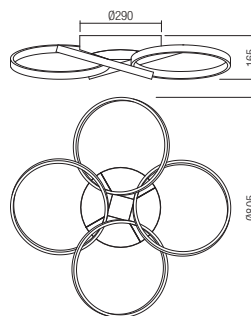

Led type	SMD LED 2835 312 pcs x 0.10W
Power	33W
Input	220-240V, 50/60Hz
Color temperature	3000K
Lumen source	4541 lm
Lumen system	2440 lm
CRI	90
Dimmable (3 step)	

CE IP20

- art. **01-2681** Sand White
- art. **01-2682** Matt Gold
- art. **01-2683** Sand Black