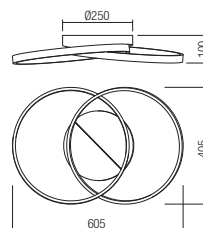

Led type	SMD LED 2835 312 pcs x 0.10W
Power	33W
Input	220-240V, 50/60Hz
Color temperature	3000K
Lumen source	4541 lm
Lumen system	2440 lm
CRI	90
Dimmable (3 step)	

CE IP20

- art. **01-2681** Sand White
- art. **01-2682** Matt Gold
- art. **01-2683** Sand Black